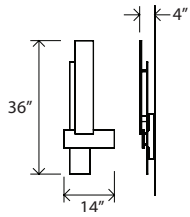

Sedo
sconce